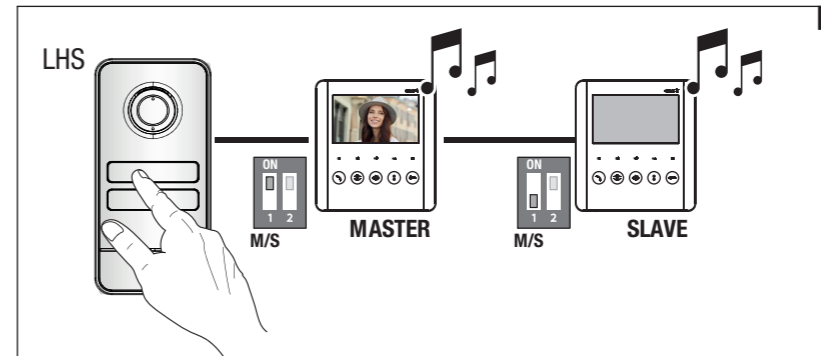

	VCM/1D	VCM/2D	UTP/CAT 5	2x2,5mm ²
La+Lb	≤100 m	-	≤60 m	-
L1, L2, L3	-	≤100 m	-	-
L1+L2+ L3	-	≤300 m	-	-
La + Lb + L1(L2, L3)	≤150 m			
La + Lb + L1 + L2 + L3	≤600 m			

SW1 INT

SW1-1	OFF-INT	←1	INT 1 (4)
	ON-AUX		AUX 1
SW1-2	OFF-INT	→2	INT 2 (5)
	ON-AUX		AUX 3
SW1-3	OFF-INT	↓3	INT 3 (6)
	ON-AUX		AUX 4
SW1-4	OFF-INT	↑4	INT 1-3/4-6
	ON-AUX		AUX 5

	VCM/1D	VCM/2D	UTP/CAT 5	2x1mm ²	2x2,5mm ²
La+Lb	≤100 m	-	≤100 m	-	-
Lc	-	-	-	≤25 m	≤60 m
La+Lb+Lc	≤100 m				