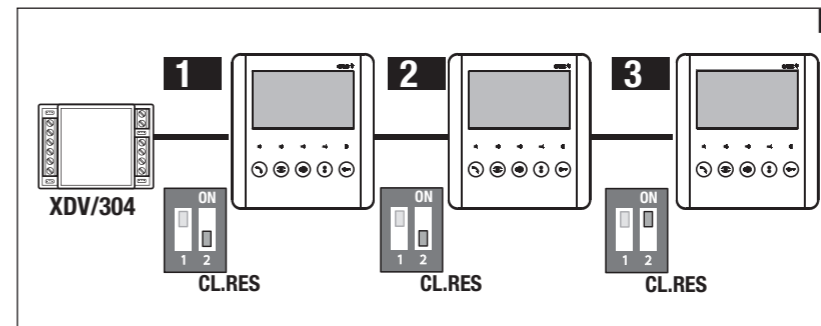

	VCM/1D	VCM/2D	UTP/CAT 5	2x2,5mm ²
La+Lb	≤100 m	-	≤60 m	-
L1, L2, L3	-	≤100 m	-	-
L1+L2+ L3	-	≤300 m	-	-
La + Lb + L1(L2, L3)	≤150 m			
La + Lb + L1 + L2 + L3	≤600 m			

SW1 INT

SW1-1	OFF-INT	←1	INT 1 (4)
	ON-AUX		AUX 1
SW1-2	OFF-INT	→2	INT 2 (5)
	ON-AUX		AUX 3
SW1-3	OFF-INT	↓3	INT 3 (6)
	ON-AUX		AUX 4
SW1-4	OFF-INT	↑4	INT 1-3/4-6
	ON-AUX		AUX 5

	VCM/1D	VCM/2D	UTP/CAT 5	2x1mm ²	2x2,5mm ²
La+Lb	≤100 m	-	≤100 m	-	-
Lc	-	-	-	≤25 m	≤60 m
La+Lb+Lc	≤100 m				