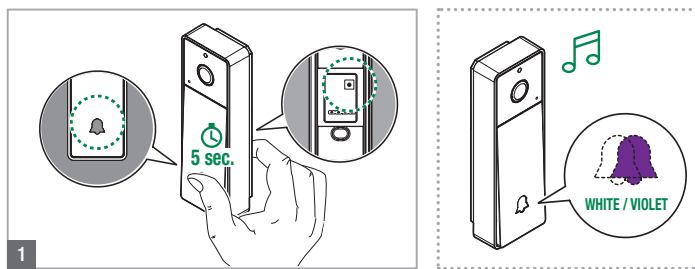

CERTIFIED MANAGEMENT SYSTEMS

www.comelitgroup.com

Via Don Arrigoni, 5 - 24020 Rovetta (BG) - Italy

1ª edizione 11/2020
cod. 2G4002606