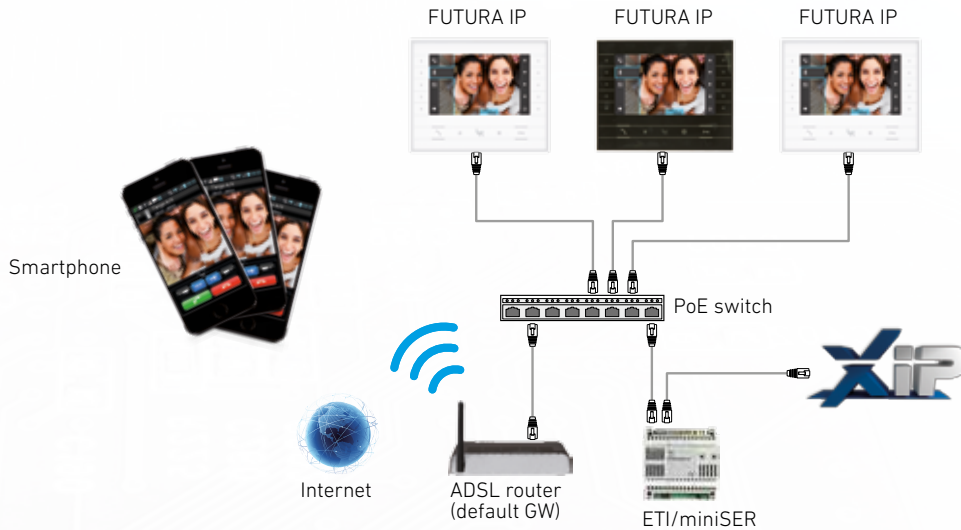

Can record and play back voice messages to connected systems.

Can record audio/video clips from entry panel.

Advanced functions

Ease of use with Bpt technology to the max. Futura is the video receiver that can be integrated with Bpt's Home Sapiens home automation system, and can exchange information and audio and video messages with connected systems.

*Compatible with X1 2-wired system.
Power supply by bus or separate.*

FU7URA X2

The effective, extremely functional video receiver

Functional features

- ◆ Door lock release
- ◆ Answering and hanging up
- ◆ Self-connection of entry panels with cyclic selection
- ◆ Ringtone volume level control
- ◆ Mute during call / Disabling ringtone with warning light
- ◆ "Panic" button (SOS) to call the concierge for help
- ◆ Brightness level control
- ◆ Colour level control
- ◆ Contrast level control
- ◆ AUX1
- ◆ AUX2/call to concierge
- ◆ 8 keys for intercom calls
- ◆ Picture Capture to save pictures coming in from the entry panel
- ◆ Settings via OSD
- ◆ 4-wire input for one entry panel per floor
- ◆ Separate power supply

- ◆ Advanced multilingual user interface
- ◆ Receiving calls from XIP entry panels
- ◆ Receiving audio/video calls from concierge
- ◆ Unlimited Intercom calls to other Futura receivers or to smartphones and tablets
- ◆ Video voice mail with option to record calls automatically and on demand
- ◆ Customisable polyphonic ringtones
- ◆ Contacts directory
- ◆ AUX commands list
- ◆ Can be integrated into Bpt's Home Sapiens home automation system
- ◆ Audio Notes function
- ◆ Lift Control for interaction with lift systems
- ◆ Display and recording of IP video cameras on the system
- ◆ Door status feedback
- ◆ Receiving broadcast text messages sent from the concierge

*Compatible with XIP
digital system.*

FUTURA IP Connection diagrams

Installation diagram with power supply from PoE switch

Installation diagram with separate power supply

FUTURA The Bpt range that broadens your horizons