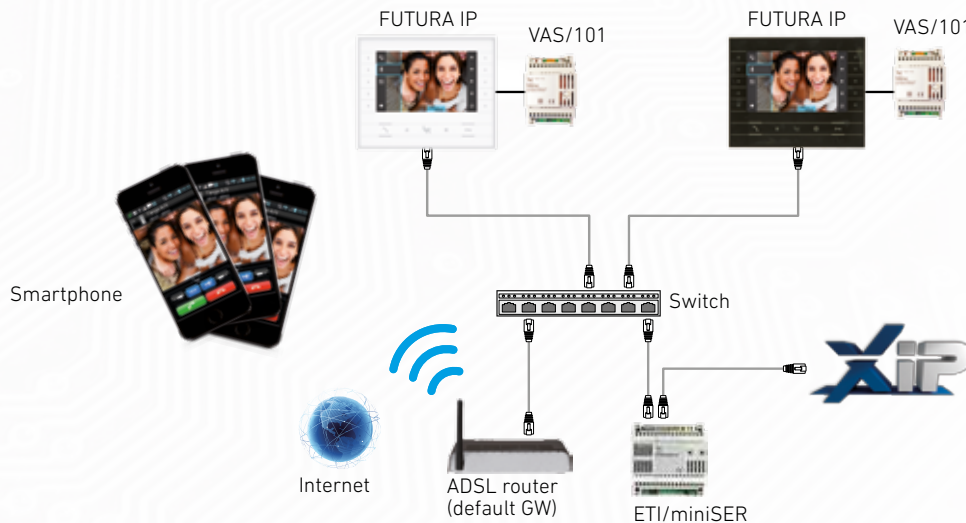

- ◆ Advanced multilingual user interface
- ◆ Receiving calls from XIP entry panels
- ◆ Receiving audio/video calls from concierge
- ◆ Unlimited Intercom calls to other Futura receivers or to smartphones and tablets
- ◆ Video voice mail with option to record calls automatically and on demand
- ◆ Customisable polyphonic ringtones
- ◆ Contacts directory
- ◆ AUX commands list
- ◆ Can be integrated into Bpt's Home Sapiens home automation system
- ◆ Audio Notes function
- ◆ Lift Control for interaction with lift systems
- ◆ Display and recording of IP video cameras on the system
- ◆ Door status feedback
- ◆ Receiving broadcast text messages sent from the concierge

*Compatible with XIP
digital system.*

FUTURA IP Connection diagrams

Installation diagram with power supply from PoE switch

Installation diagram with separate power supply

FUTURA The Bpt range that broadens your horizons