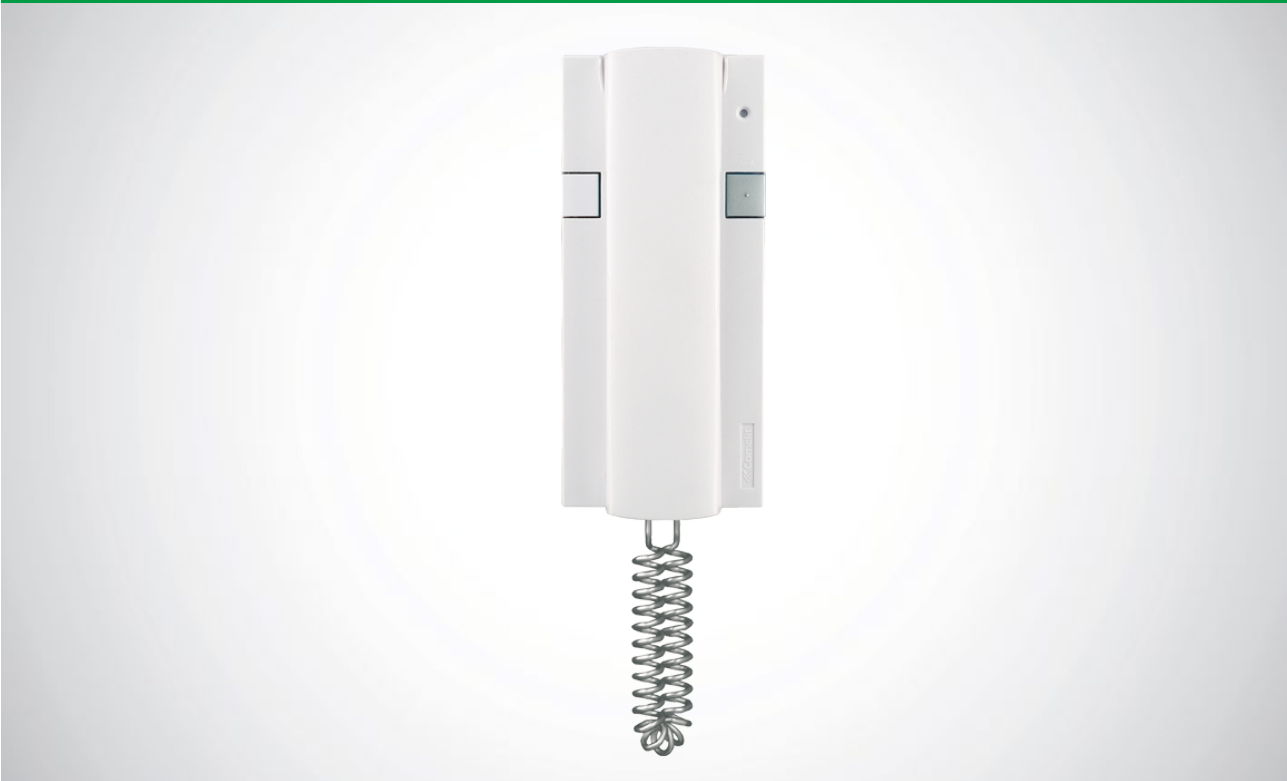

2622

BASIC STYLE HANDSET FOR SIMPLIFIED CABLING SYSTEMS

Telephone with electronic call, conversation button on the base, call volume adjustment and call tone privacy, conversation secrecy privacy of speech, door opener open pushbutton and supplementary pushbutton for additional services with independent common. With this model, supplementary pushbuttons or LEDs cannot be added. Dimensions: 95x215x58 mm

2622

BASIC STYLE HANDSET FOR SIMPLIFIED CABLING SYSTEMS

MAIN FEATURES

Audio system:	Yes
Wall-mounted:	Yes
Desk base-mounted:	Yes
Color:	
Total buttons:	2

FUNCTIONS

Privacy function:	Yes
Privacy conversation function:	Yes
Key button function:	Yes

SETTINGS

Microphone volume control:	Yes
Ringtone volume control:	Yes

GENERAL DATA

Height (inch):	8.46
Width (inch):	3.74
Depth (inch):	2.28

COMPATIBILITY

Simplified system:	Yes
--------------------	-----

TECHNICAL CHARACTERISTICS